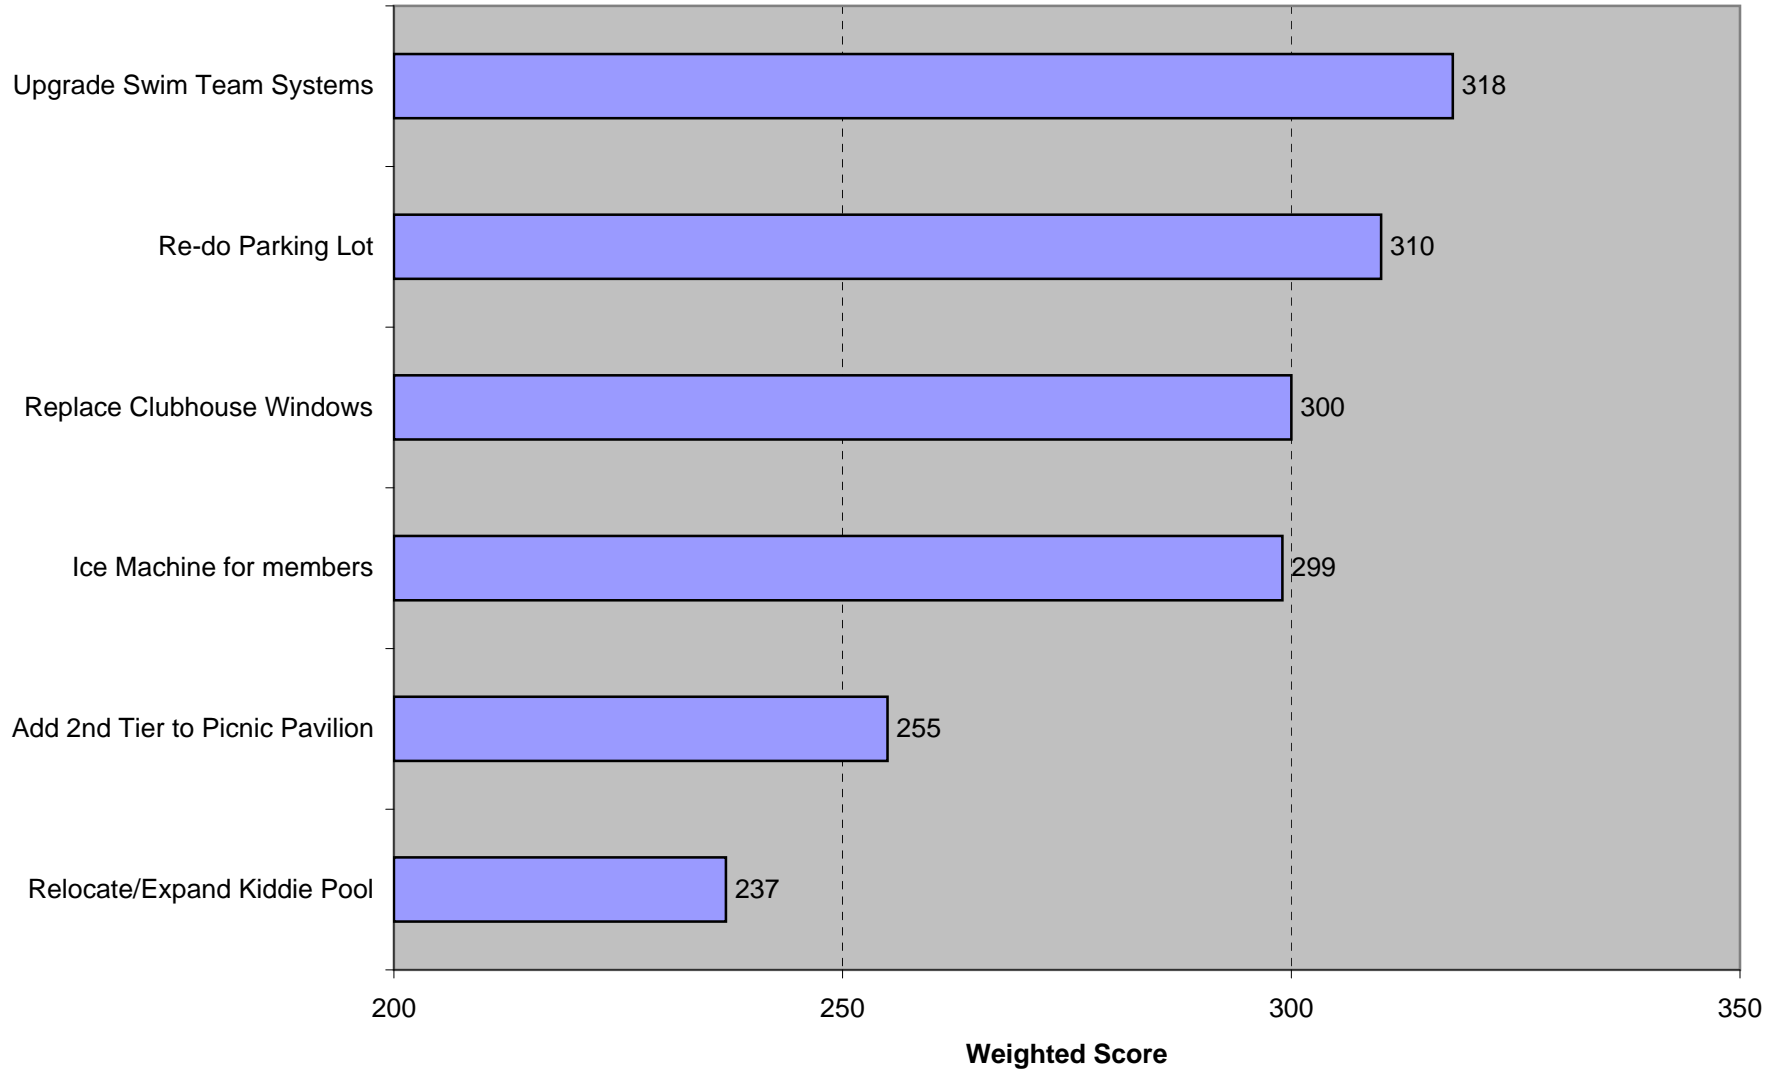

Mean General Satisfaction Scores

Woodside Athletic Club, Summer 2011

Swim Team Mean Satisfaction Scores

Tennis Mean Satisfaction Scores

Capital / Improvement Project Priorities

Social Event Preferences

Timing System Preferences