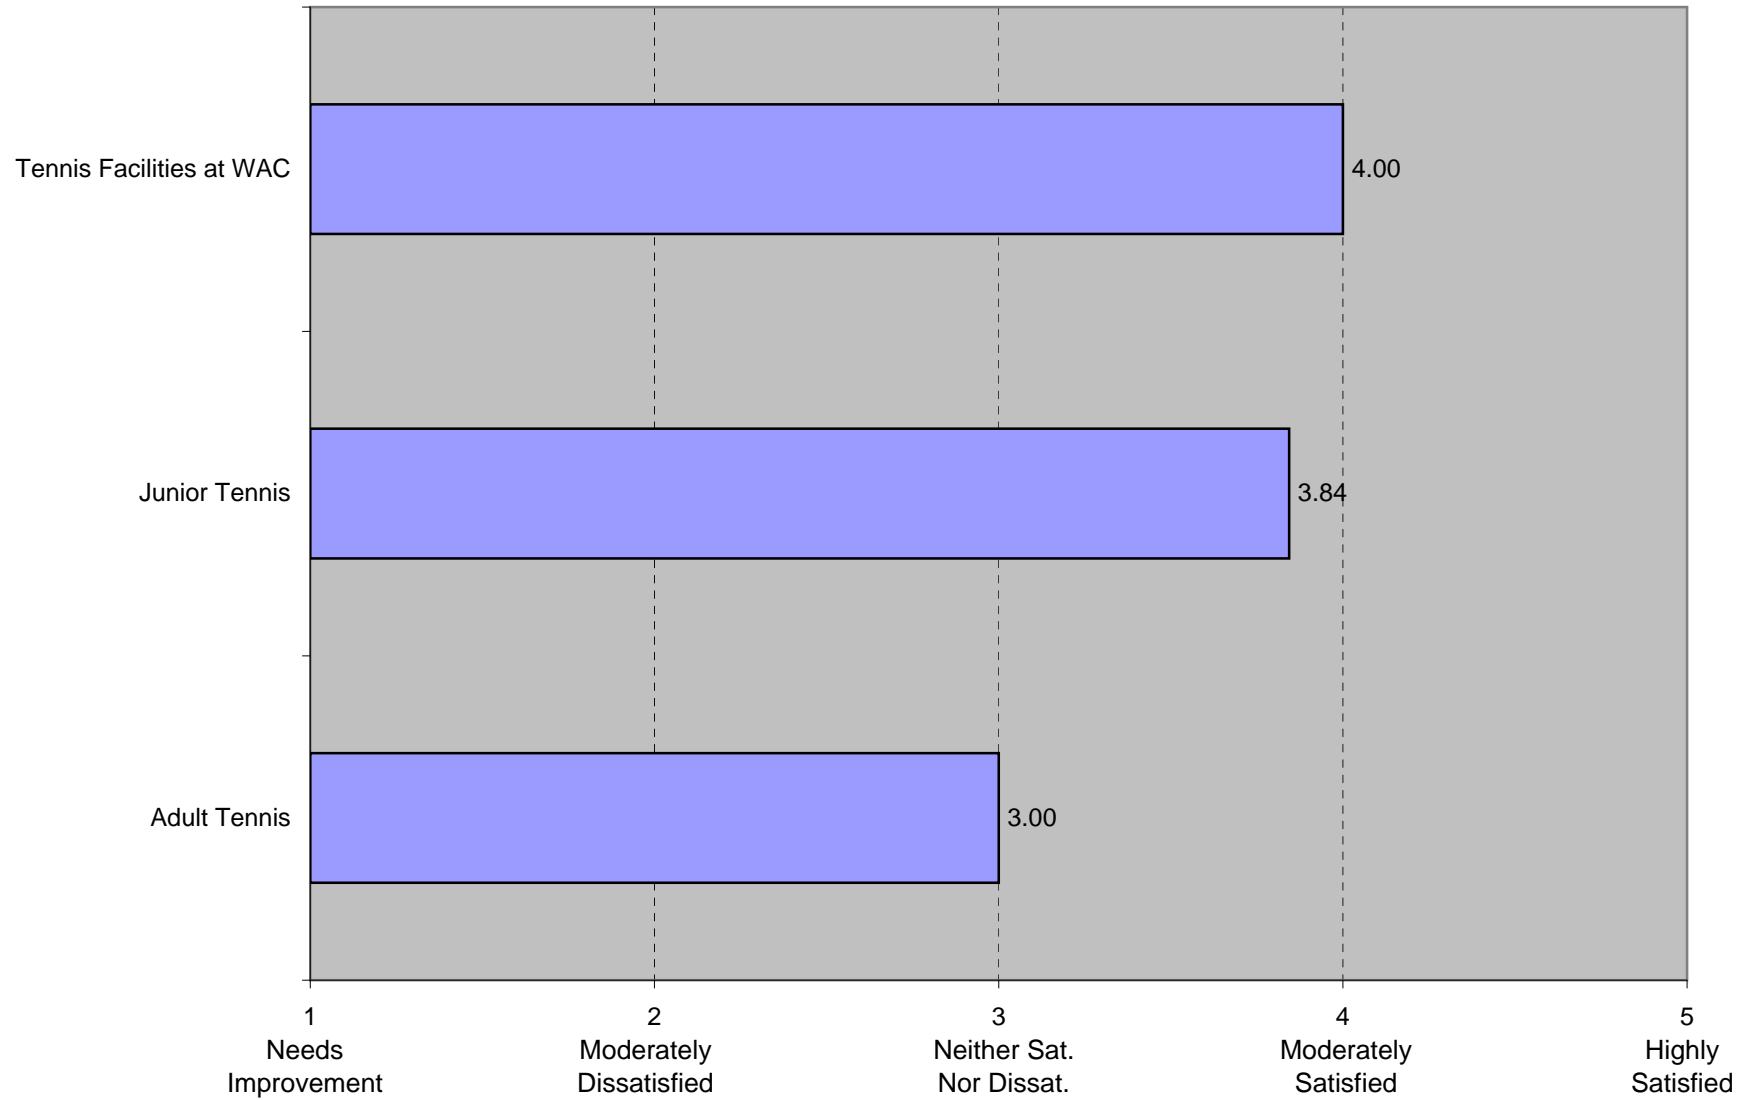

Mean General Satisfaction Scores

Woodside Athletic Club, Summer 2011

Swim Team Mean Satisfaction Scores

Tennis Mean Satisfaction Scores

Capital / Improvement Project Priorities

Social Event Preferences

Timing System Preferences