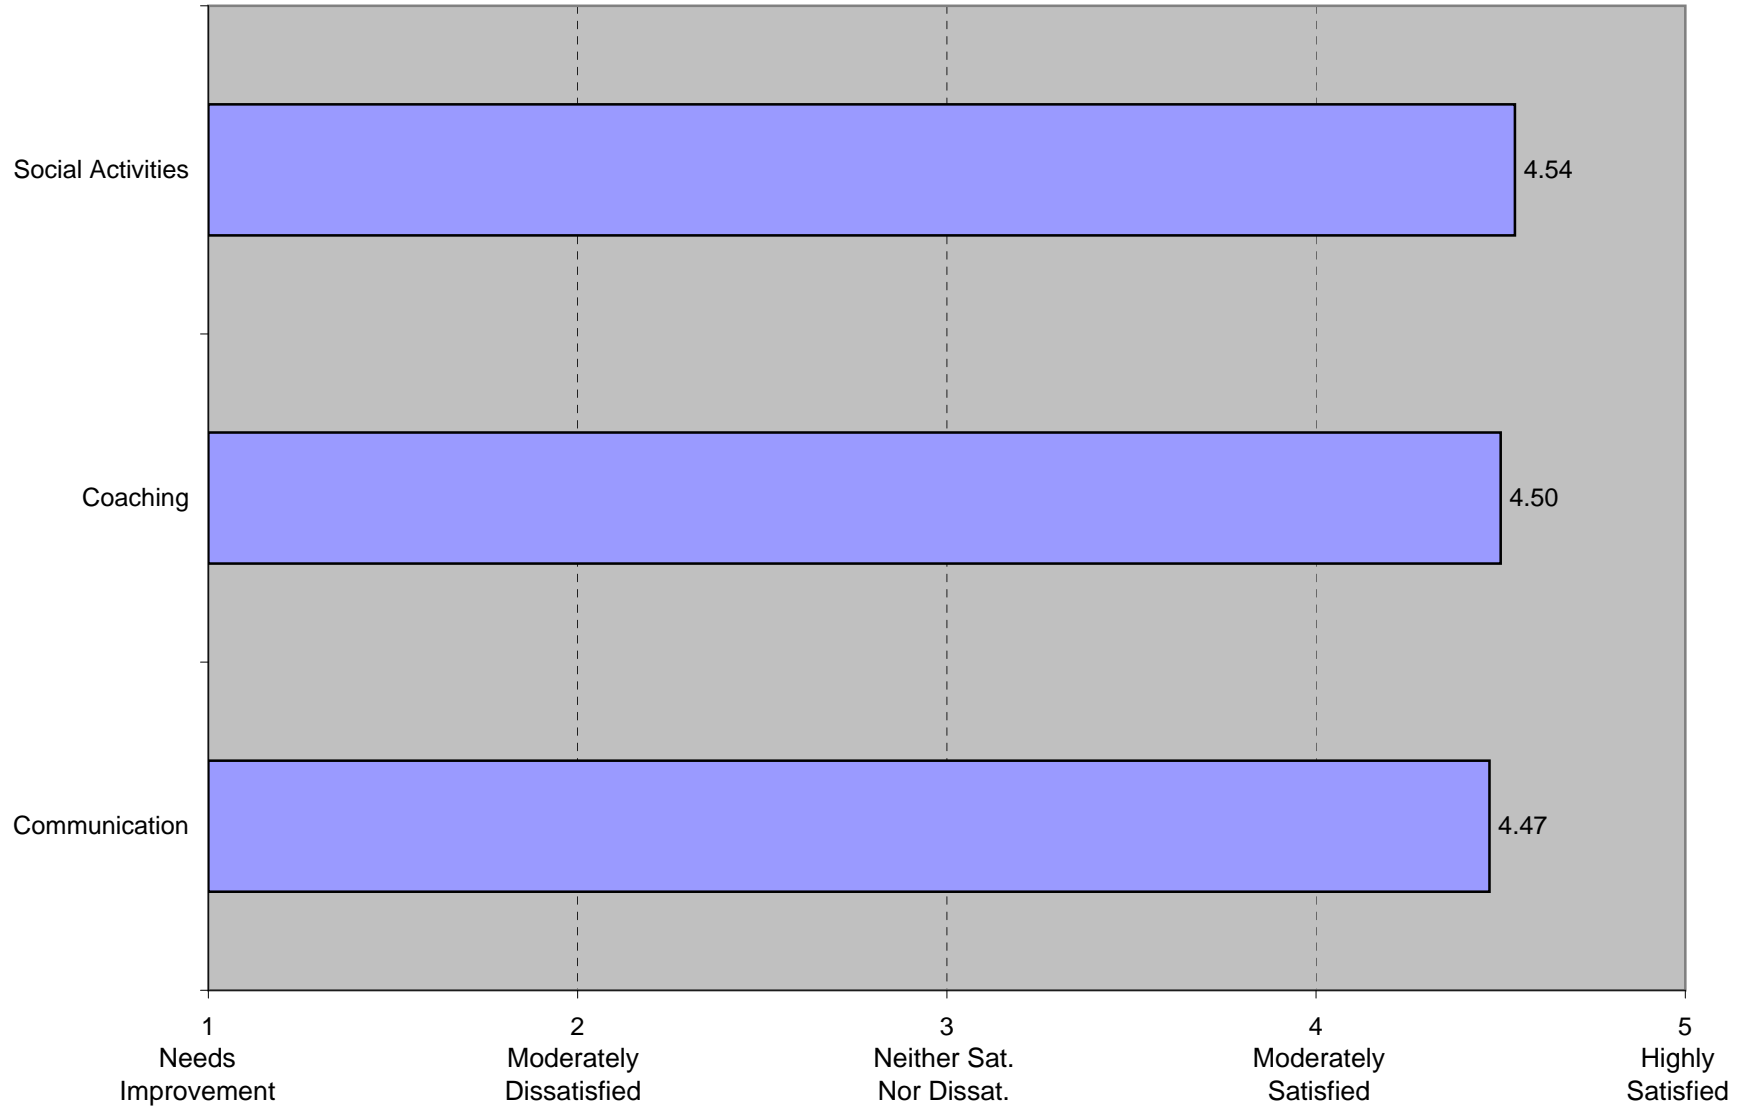

Mean General Satisfaction Scores

Woodside Athletic Club, Summer 2011

Swim Team Mean Satisfaction Scores

Tennis Mean Satisfaction Scores

Capital / Improvement Project Priorities

Social Event Preferences

Timing System Preferences