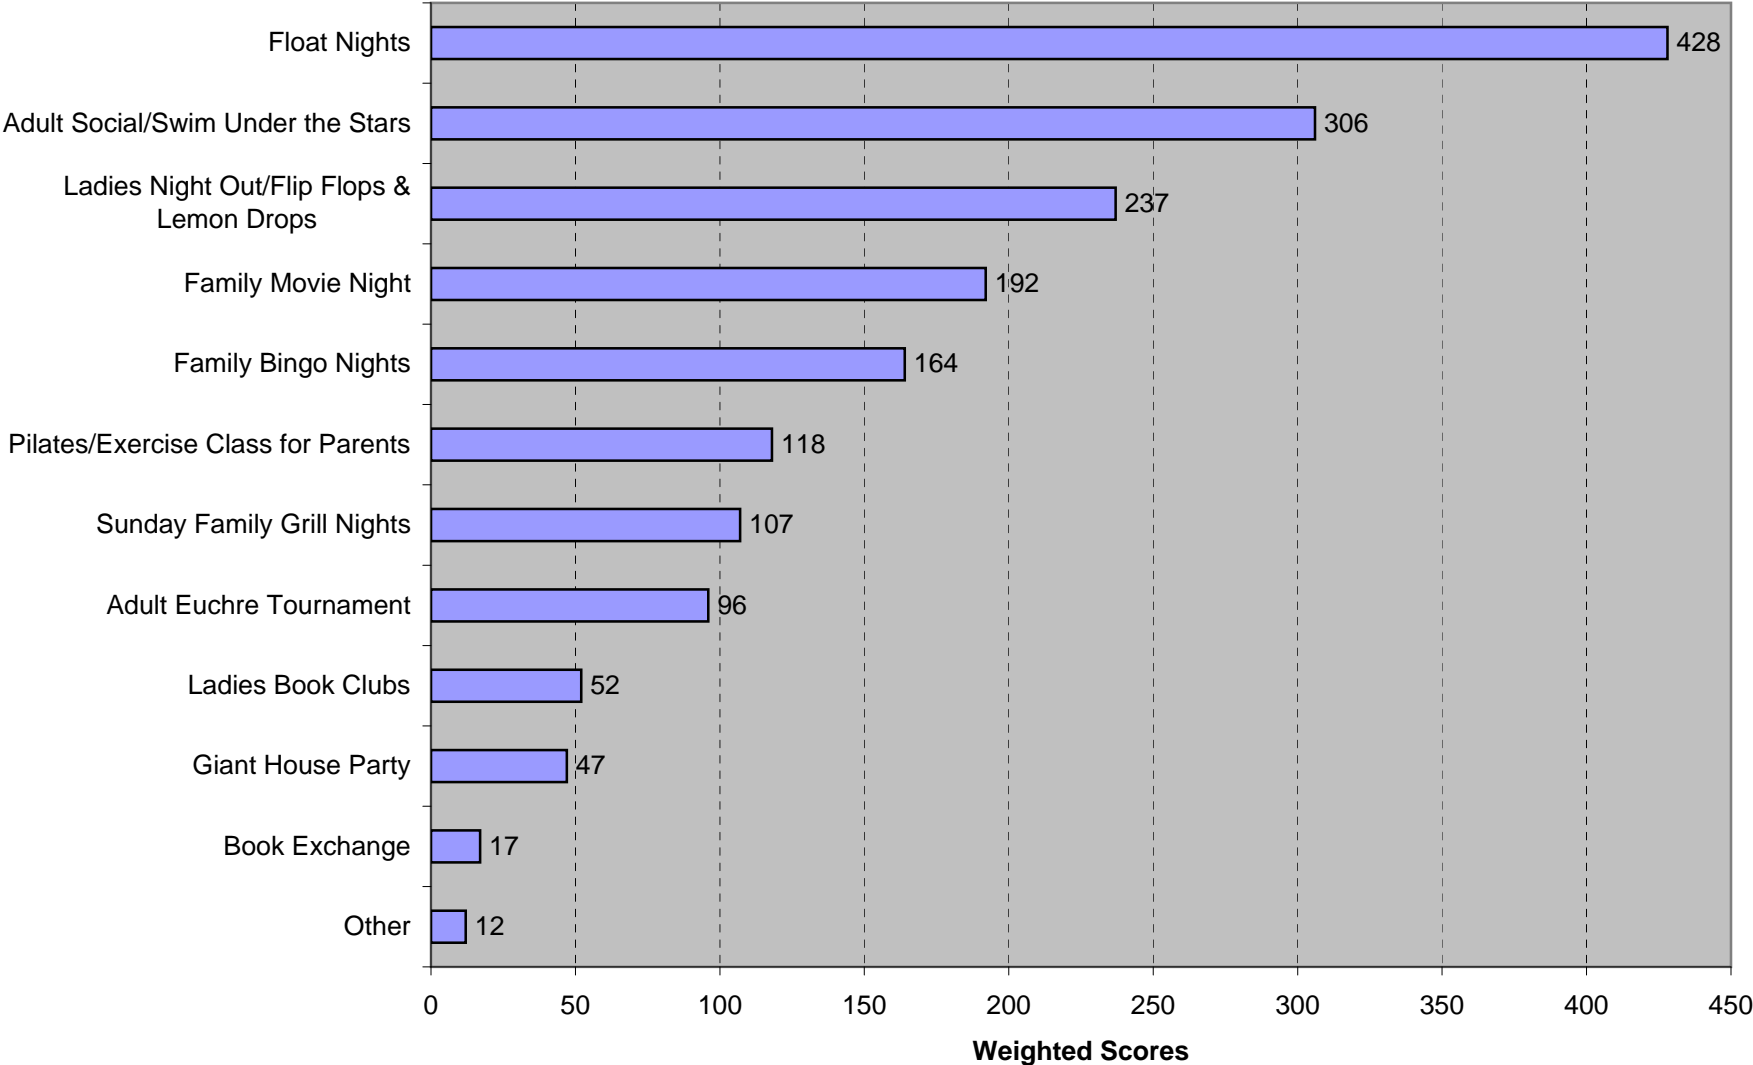

Mean General Satisfaction Scores

Woodside Athletic Club, Summer 2011

Swim Team Mean Satisfaction Scores

Tennis Mean Satisfaction Scores

Capital / Improvement Project Priorities

Social Event Preferences

Timing System Preferences