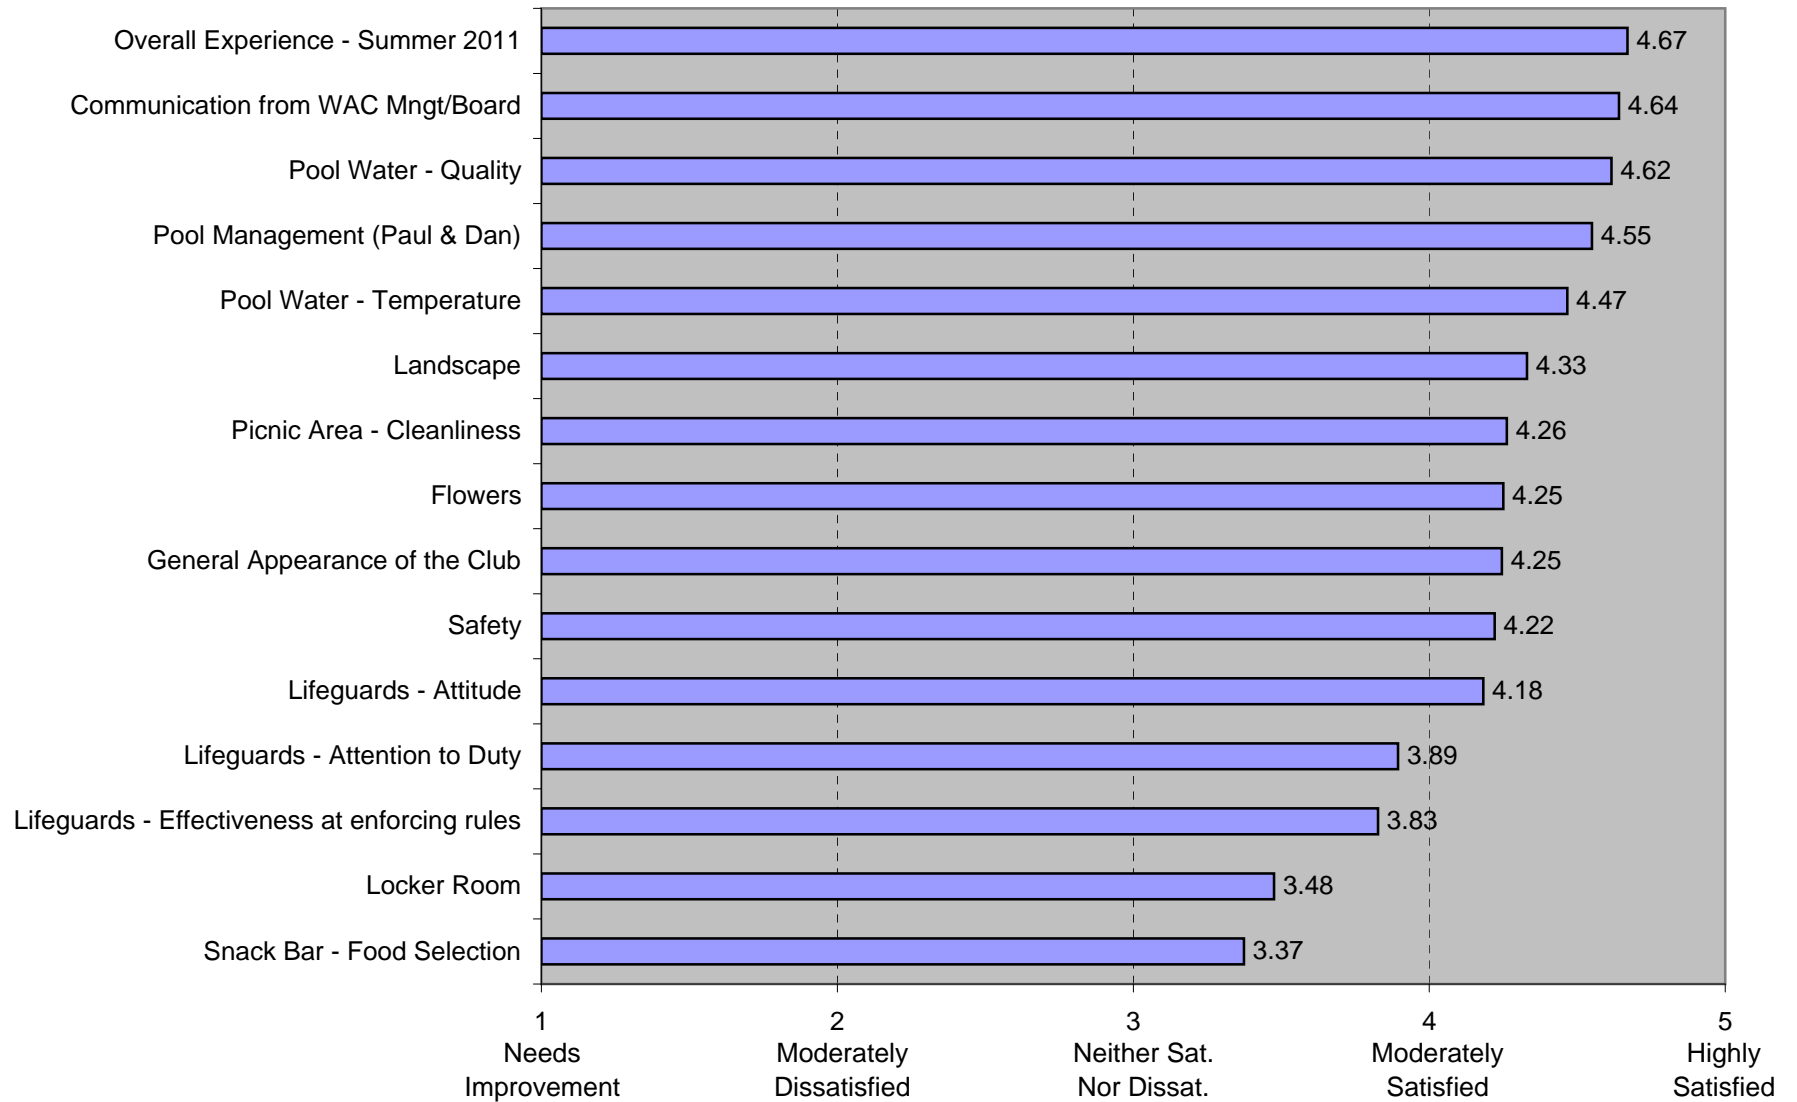

Mean General Satisfaction Scores

Woodside Athletic Club, Summer 2011

Swim Team Mean Satisfaction Scores

Tennis Mean Satisfaction Scores

Capital / Improvement Project Priorities

Social Event Preferences

Timing System Preferences